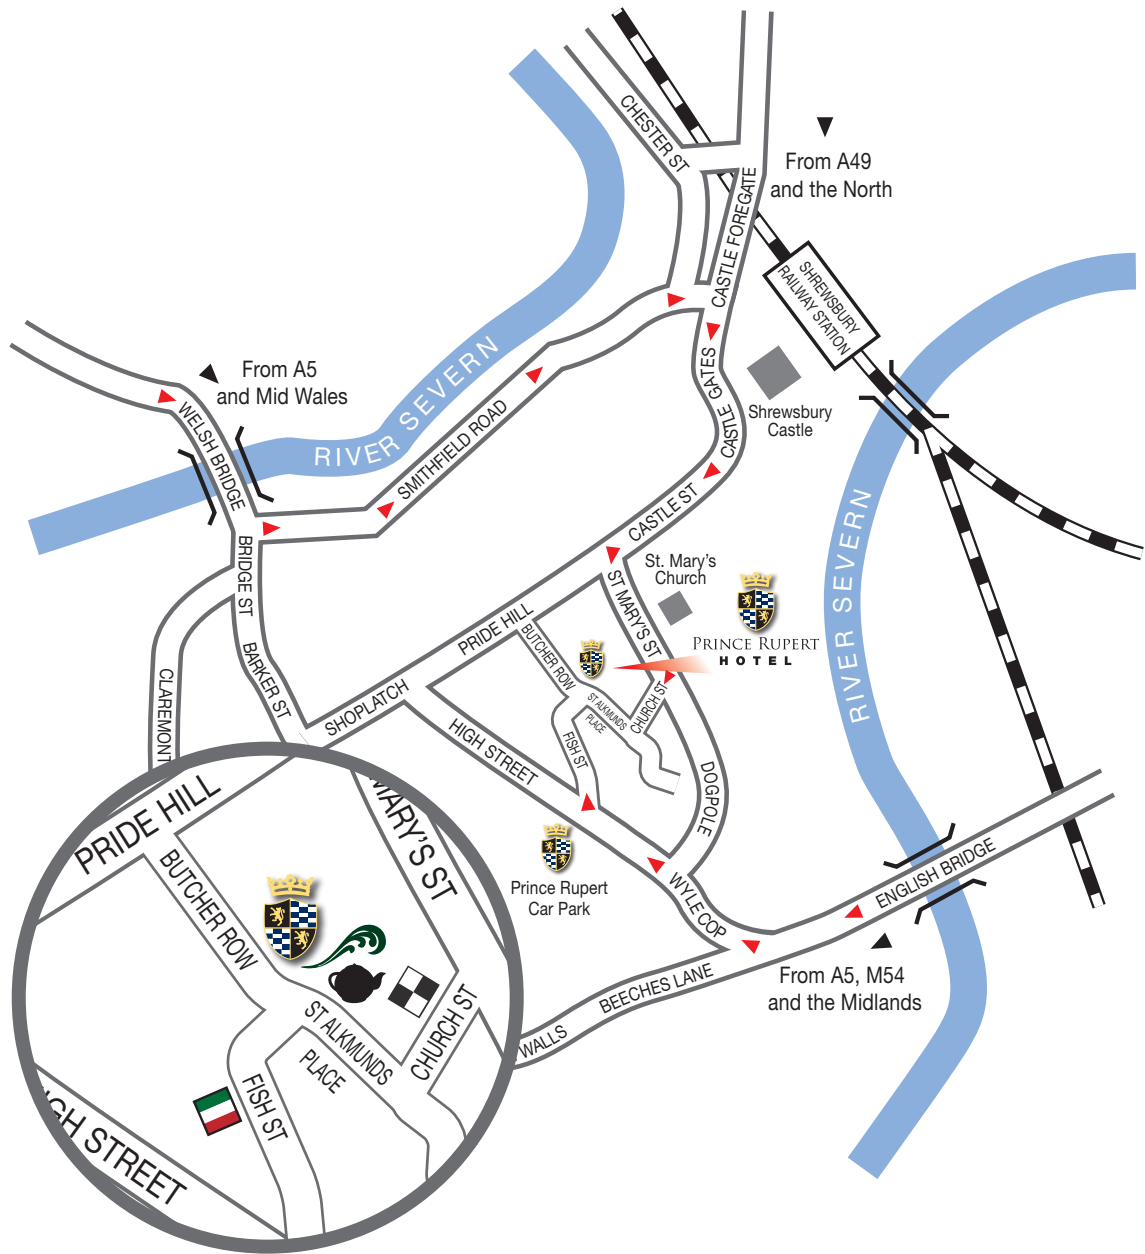

PRINCE RUPERT HOTEL

CLASSIC
BRITISH HOTELS

AA GRADED 82%

Butcher Row Shrewsbury
Shropshire SY1 1UQ
Tel 01743 499955

Butcher Row Shrewsbury
Shropshire SY1 1UQ
Tel 01743 499955

Church Street Shrewsbury
Shropshire SY1 1UQ
Tel 01743 233818

Fish Street Shrewsbury
Shropshire SY1 1UR
Tel 01743 249490

St Alkmunds Place Shrewsbury
Shropshire SY1 1UJ
Tel 01743 369037

www.prince-rupert-hotel.co.uk